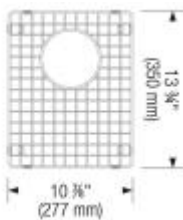

Stainless Steel Sink Grid
406483