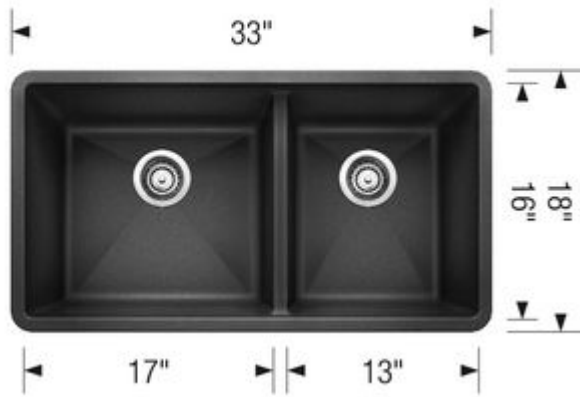

Metallic grey

White

SILGRANIT®

Main bowl left

Item No. 401396

Spec sheets/DXF

Top View

Scope of supply

3 1/2" (90 mm) stainless steel strainers, clips, template

Design tips

Width of base unit : 915 mm

Bowl depth: 9 1/2" (240 mm)

Depending on cabinet construction, a different cabinet size may be required. Consult the cabinet manufacturer.